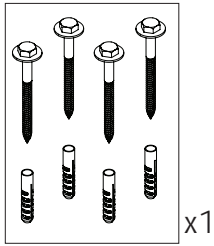

Fixation

Plug

OR

Chemical Anchor

Wrench sizes:
M4, M10

Drill sizes:
12mm, 14mm

Plug

OR