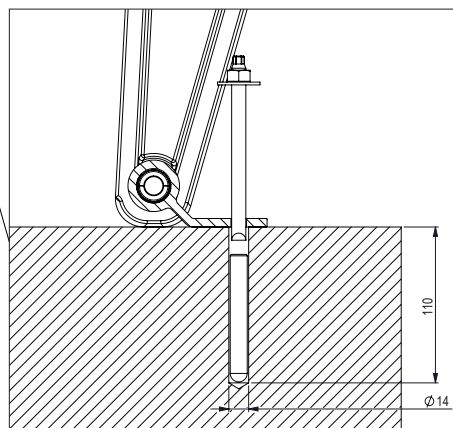

Fixation

Plug

OR

Chemical Anchor

Wrench sizes:
M4, M10

Drill sizes:
12mm, 14mm

Plug

OR

Chemical Anchor