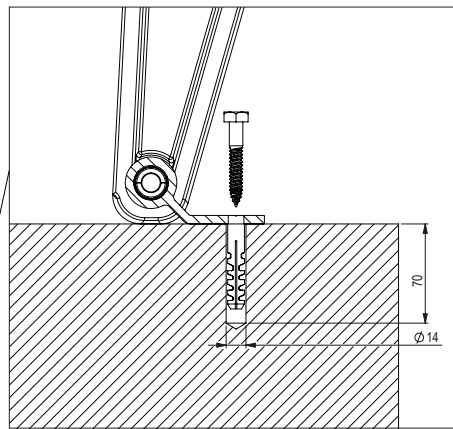

Fixation

Plug

OR

Chemical Anchor

Wrench sizes:
M4, M10

Drill sizes:
12mm, 14mm

Plug

OR

Chemical Anchor