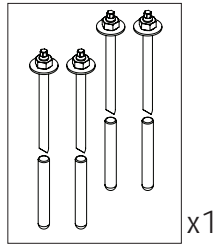

Fixation

Plug

OR

Chemical Anchor

Wrench sizes:
M4, M10

Drill sizes:
12mm, 14mm

Plug

OR

Chemical Anchor